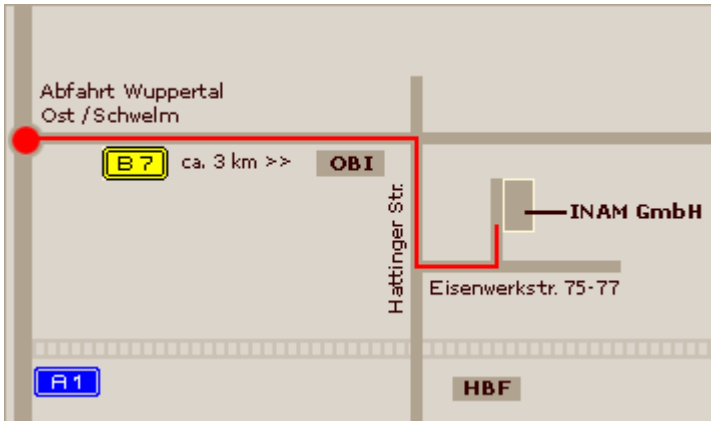

How to find us

INAM GMBH

Eisenwerkstrasse 75-77
58332 Schwelm

Telephone 0049 - 02336 - 50 51

Fax 0049 - 02336 - 1 60 99

E-Mail inam@piano-polishing.de

By car

Take the "Autobahn No. A 1" direction WUPPERTAL to the exit Wuppertal Ost / Schwelm, then take the Federal road B 7 direction Schwelm. After you have passed "OBI -Baumarkt" on the right side (approxm. 3 km) turn right into Hattinger Strasse. Keep going straight for approxm. 100 meters, then turn left into Eisenwerkstrasse.

By train

If you want to reach us by train take the S - Bahn No. S 8 from Düsseldorf to "Bahnhof" - Schwelm. When you leave the "Bahnhof" turn right and take the steps into Bahnhofstrasse / Hattinger Strasse, carry on straight underneath the railway underpass for approxm. 200 meters, turn right again into Eisenwerkstrasse.